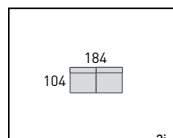

PF
(Loop petrol/
Ravello petrol)

UK ONLY **REFLEX®**
The ultimate in *comfort* cushioning.

Toutes les informations concernant ce modèle se trouvent au tarif actuellement en vigueur.
Alle informatie betreffende dit model vindt u terug in de actuele prijslijst.
Alle Informationen zu diesem Modell befinden sich in der aktuellen Preisliste.
You'll find all information concerning this model in the current pricelist.