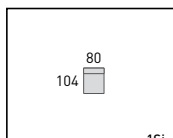

PF
(Loop petrol/
Ravello petrol)

UK ONLY **REFLEX®**
The ultimate in *comfort* cushioning.

Toutes les informations concernant ce modèle se trouvent au tarif actuellement en vigueur.
Alle informatie betreffende dit model vindt u terug in de actuele prijslijst.
Alle Informationen zu diesem Modell befinden sich in der aktuellen Preisliste.
You'll find all information concerning this model in the current pricelist.