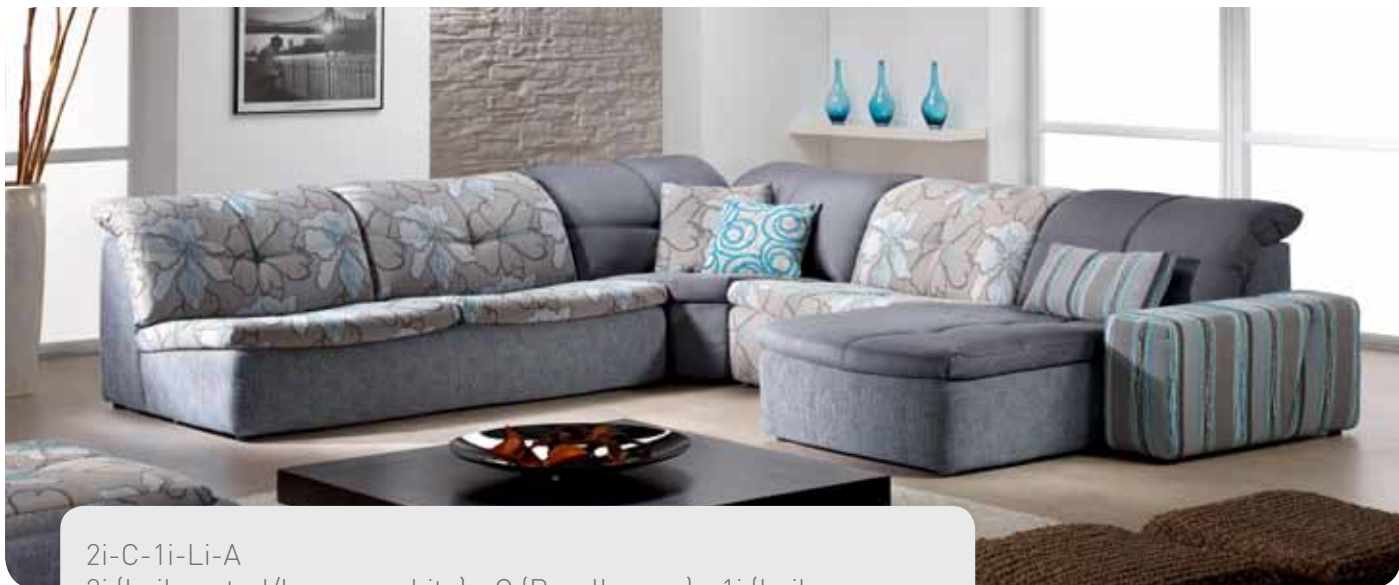

2i-C-1i-Li-A
2i (Leila petrol/Leno graphite) - C (Ravello grey) - 1i (Leila petrol) - Li (Ravello grey/Leno graphite) - A (Lea petrol)