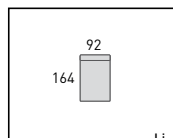

PF
(Loop petrol/
Ravello petrol)

UK ONLY **REFLEX®**
The ultimate in *comfort* cushioning.

Toutes les informations concernant ce modèle se trouvent au tarif actuellement en vigueur.
Alle informatie betreffende dit model vindt u terug in de actuele prijslijst.
Alle Informationen zu diesem Modell befinden sich in der aktuellen Preisliste.
You'll find all information concerning this model in the current pricelist.