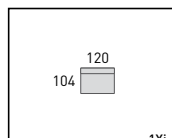

PF
(Loop petrol/
Ravello petrol)

UK ONLY **REFLEX®**
The ultimate in *comfort* cushioning.

Toutes les informations concernant ce modèle se trouvent au tarif actuellement en vigueur.
Alle informatie betreffende dit model vindt u terug in de actuele prijslijst.
Alle Informationen zu diesem Modell befinden sich in der aktuellen Preisliste.
You'll find all information concerning this model in the current pricelist.