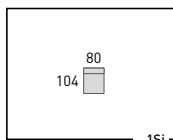

PF
(Loop petrol/
Ravello petrol)

UK ONLY **REFLEX®**
The ultimate in comfort cushioning.

Toutes les informations concernant ce modèle se trouvent au tarif actuellement en vigueur.
Alle informatie betreffende dit model vindt u terug in de actuele prijslijst.
Alle Informationen zu diesem Modell befinden sich in der aktuellen Preisliste.
You'll find all information concerning this model in the current pricelist.

Rouge
by ROM