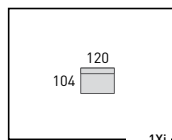

PF
(Loop petrol/
Ravello petrol)

UK ONLY **REFLEX®**
The ultimate in comfort cushioning.

Toutes les informations concernant ce modèle se trouvent au tarif actuellement en vigueur.
Alle informatie betreffende dit model vindt u terug in de actuele prijslijst.
Alle Informationen zu diesem Modell befinden sich in der aktuellen Preisliste.
You'll find all information concerning this model in the current pricelist.

Rouge
by ROM