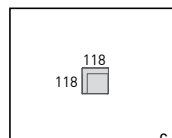

PF
(Loop petrol/
Ravello petrol)

UK ONLY **REFLEX®**
The ultimate in *comfort* cushioning.

Toutes les informations concernant ce modèle se trouvent au tarif actuellement en vigueur.
Alle informatie betreffende dit model vindt u terug in de actuele prijslijst.
Alle Informationen zu diesem Modell befinden sich in der aktuellen Preisliste.
You'll find all information concerning this model in the current pricelist.