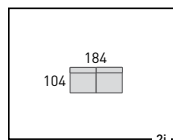

PF
(Loop petrol/
Ravello petrol)

UK ONLY **REFLEX®**
The ultimate in comfort cushioning.

Toutes les informations concernant ce modèle se trouvent au tarif actuellement en vigueur.
Alle informatie betreffende dit model vindt u terug in de actuele prijslijst.
Alle Informationen zu diesem Modell befinden sich in der aktuellen Preisliste.
You'll find all information concerning this model in the current pricelist.

Rouge
by ROM