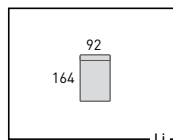

PF
(Loop petrol/
Ravello petrol)

UK ONLY **REFLEX®**
The ultimate in comfort cushioning.

Toutes les informations concernant ce modèle se trouvent au tarif actuellement en vigueur.
Alle informatie betreffende dit model vindt u terug in de actuele prijslijst.
Alle Informationen zu diesem Modell befinden sich in der aktuellen Preisliste.
You'll find all information concerning this model in the current pricelist.

Rouge
by ROM