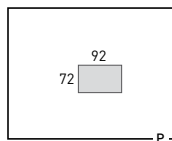

PF
(Loop petrol/
Ravello petrol)

UK ONLY **REFLEX®**
The ultimate in comfort cushioning.

Toutes les informations concernant ce modèle se trouvent au tarif actuellement en vigueur.
Alle informatie betreffende dit model vindt u terug in de actuele prijslijst.
Alle Informationen zu diesem Modell befinden sich in der aktuellen Preisliste.
You'll find all information concerning this model in the current pricelist.

Rouge
by ROM