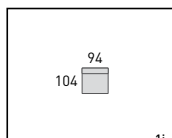

PF
(Loop petrol/
Ravello petrol)

UK ONLY **REFLEX®**
The ultimate in *comfort* cushioning.

Toutes les informations concernant ce modèle se trouvent au tarif actuellement en vigueur.
Alle informatie betreffende dit model vindt u terug in de actuele prijslijst.
Alle Informationen zu diesem Modell befinden sich in der aktuellen Preisliste.
You'll find all information concerning this model in the current pricelist.