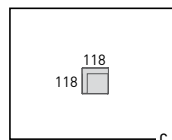

PF
(Loop petrol/
Ravello petrol)

UK ONLY **REFLEX®**
The ultimate in comfort cushioning.

Toutes les informations concernant ce modèle se trouvent au tarif actuellement en vigueur.
Alle informatie betreffende dit model vindt u terug in de actuele prijslijst.
Alle Informationen zu diesem Modell befinden sich in der aktuellen Preisliste.
You'll find all information concerning this model in the current pricelist.

Rouge
by ROM