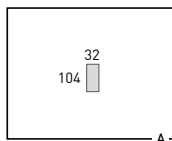

PF
(Loop petrol/
Ravello petrol)

UK ONLY **REFLEX®**
The ultimate in comfort cushioning.

Toutes les informations concernant ce modèle se trouvent au tarif actuellement en vigueur.
Alle informatie betreffende dit model vindt u terug in de actuele prijslijst.
Alle Informationen zu diesem Modell befinden sich in der aktuellen Preisliste.
You'll find all information concerning this model in the current pricelist.

Rouge
by ROM