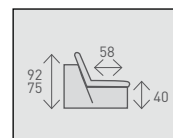

PF
(Loop petrol/
Ravello petrol)