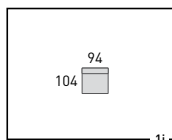

PF
(Loop petrol/
Ravello petrol)

UK ONLY **REFLEX®**
The ultimate in comfort cushioning.

Toutes les informations concernant ce modèle se trouvent au tarif actuellement en vigueur.
Alle informatie betreffende dit model vindt u terug in de actuele prijslijst.
Alle Informationen zu diesem Modell befinden sich in der aktuellen Preisliste.
You'll find all information concerning this model in the current pricelist.

Rouge
by ROM