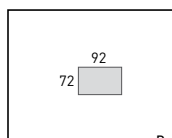

PF
(Loop petrol/
Ravello petrol)

UK ONLY **REFLEX®**
The ultimate in *comfort* cushioning.

Toutes les informations concernant ce modèle se trouvent au tarif actuellement en vigueur.
Alle informatie betreffende dit model vindt u terug in de actuele prijslijst.
Alle Informationen zu diesem Modell befinden sich in der aktuellen Preisliste.
You'll find all information concerning this model in the current pricelist.