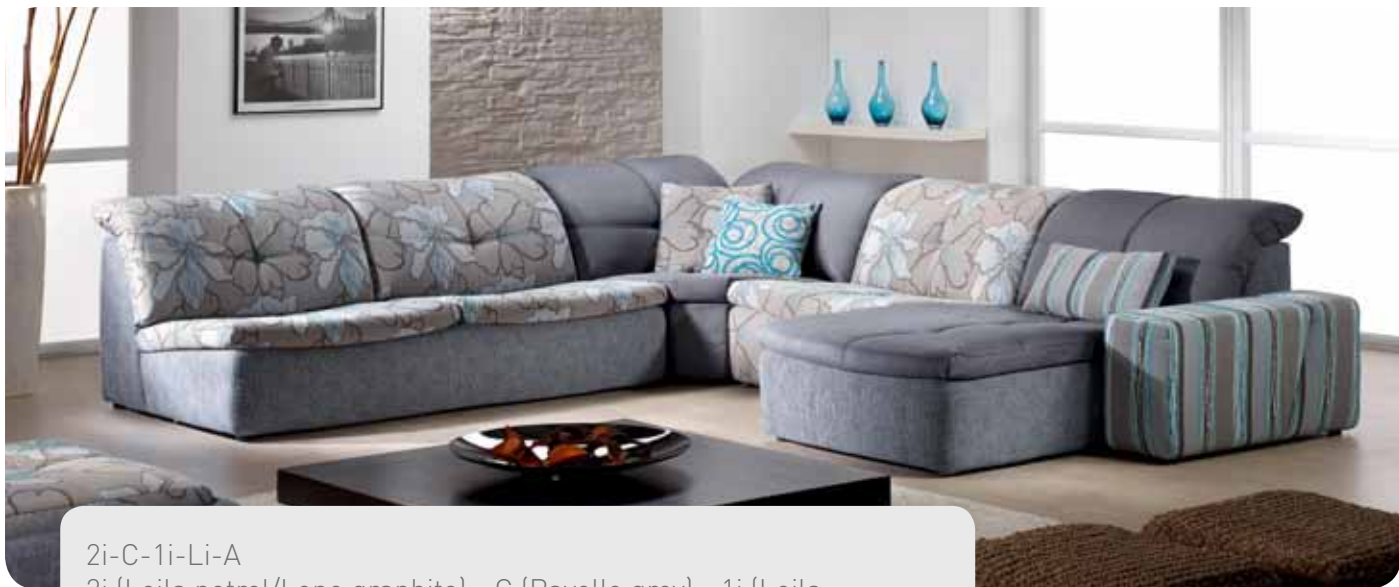

2i-C-1i-Li-A
2i (Leila petrol/Leno graphite) - C (Ravello grey) - 1i (Leila petrol) - Li (Ravello grey/Leno graphite) - A (Lea petrol)