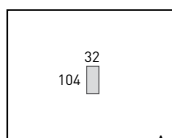

PF
(Loop petrol/
Ravello petrol)

UK ONLY **REFLEX®**
The ultimate in *comfort* cushioning.

Toutes les informations concernant ce modèle se trouvent au tarif actuellement en vigueur.
Alle informatie betreffende dit model vindt u terug in de actuele prijslijst.
Alle Informationen zu diesem Modell befinden sich in der aktuellen Preisliste.
You'll find all information concerning this model in the current pricelist.